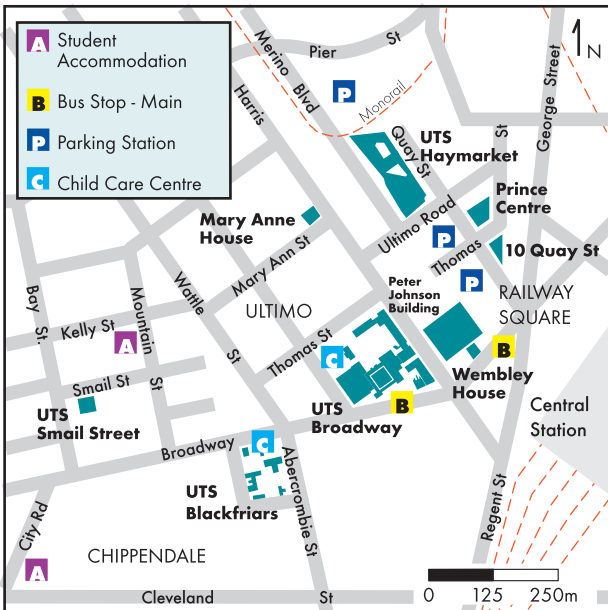

CITY CAMPUS

The Faculty of DAB is located at 702-730 Harris Street, Sydney NSW on the Broadway site of the City Campus of the University of Technology, Sydney.

The Campus is just minutes walk from the City's central bus and train interchange providing services to:

- ◆ Sydney Harbour 15 minutes to the north
- ◆ our city beaches 20 minutes to the east
- ◆ and the Sydney International Airport, Kingsford Smith, 20 minutes south.

BROADWAY SITE